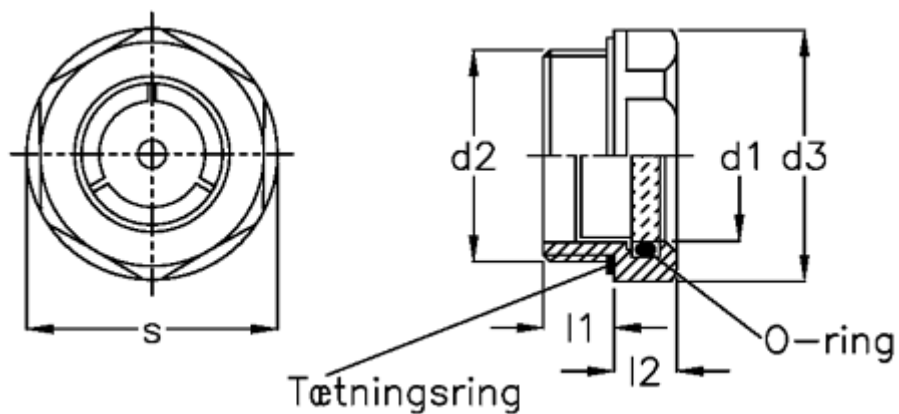

Data Sheet

Article number: 20900558

Description: E+G Oil level sight glass
GN 743-14-M20x1,5-A

Measures

d1	= 14
d2	= M20x1,5
d3	= 26
l1	= 8.5
l2	= 7.5
Max pressure	= -
Max vacuum mbar	= -
s	= 23